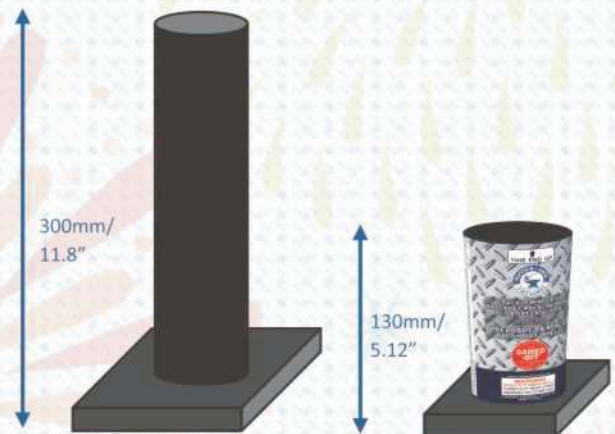

PRELOADED MORTARS HAMMER & ANVIL™'S NEWEST INNOVATION IN SHELLS

The Hammer & Anvil™ Sawed-Off™ Preloaded Mortars are the newest innovation in the 2023 range and marks a new direction in consumer shell development. Whilst Preloaded Mortars are not a new category, the Hammer & Anvil™ Sawed-Off™ Preloaded Mortars incorporate a Mine to Shell effect in a short, or 'sawed-off', launch tube.

THESE SHELLS ARE PRELOADED AND READY TO SHOOT!

The advantages to the consumer are:

- NO RELOADING OF SHELLS
- SAFER SHOOTING EXPERIENCE

The advantages to the wholesaler and retailer are:

- SIGNIFICANTLY LESS SHIPPING SPACE
- SHIPPING COST SAVINGS
- REDUCES REQUIRED WAREHOUSE SPACE
- ALLOWS FOR MORE PRODUCT ON THE STORE SHELF

Height of typical
4" to 6" Reloadable Shell
Launch Tube

Height of Hammer &
Anvil™ Sawed-Off™
Preloaded Mortars

All of this leads to SAVINGS for the WHOLESALER,
RETAILER and CONSUMER.

The Hammer & Anvil™ Sawed-Off™ Preloaded Mortars come in 30MM/1.2", 37MM/1.5" and 45MM/1.8" models. These are Max. Powder, Full Powder Cannister Shells that have the bonus of a Mine with each shot.

PRELOADED MORTAR