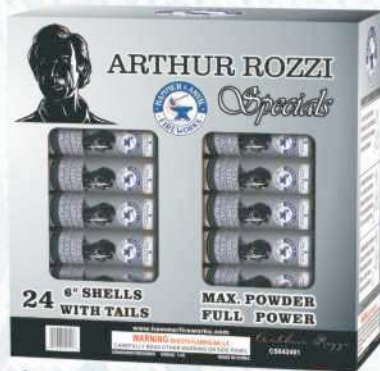

RELOADABLE SHELL CATEGORY

front