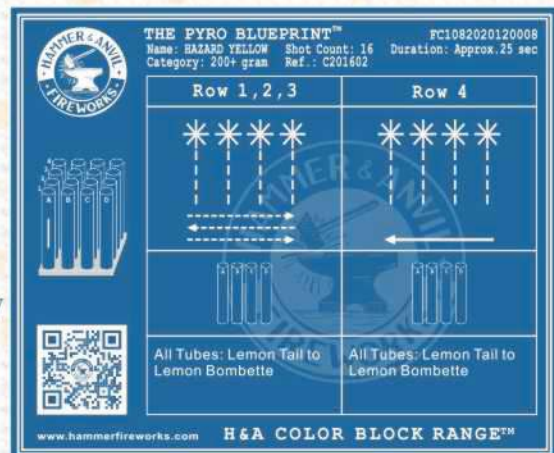

Name: BLUE STEEL
Code: C201604
Packing: 12/1
CBM: 0.084

Name: HAZARD YELLOW
Code: C201602
Packing: 12/1
CBM: 0.084

200 GRAM CAKE

200 GRAM CAKE CATEGORY COLOR BLOCK RANGE™

Name: HI-VIS MAGENTA
Code: C201605
Packing: 12/1
CBM: 0.084