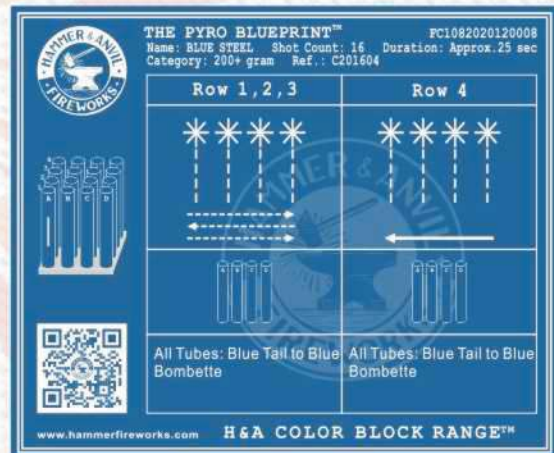

Name: BLUE STEEL
Code: C201604
Packing: 12/1
CBM: 0.084

Name: HAZARD YELLOW
Code: C201602
Packing: 12/1
CBM: 0.084

200 GRAM CAKE

200 GRAM CAKE CATEGORY COLOR BLOCK RANGE™

Name: HI-VIS MAGENTA
Code: C201605
Packing: 12/1
CBM: 0.084