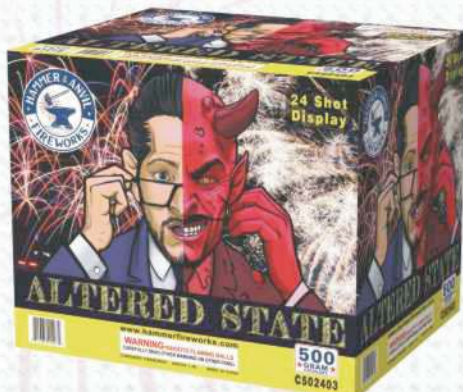

THE PYRO BLUEPRINT™ FC1082020120012
Name: ALTERED STATE Shot Count: 24 Duration: Approx. 35 sec
Category: 500 gram Ref.: C502403

Row 1	Row 2, 3	Row 4
Tube A: Chrysanthemum Crackle with Red Dahlia Bombette Tube B: Chrysanthemum Crackle with Blue Dahlia Bombette Tube C: Chrysanthemum Crackle with Green Dahlia Bombette Tube D: Chrysanthemum Crackle with Orange Dahlia Bombette Tube E: Chrysanthemum Crackle with Purple Dahlia Bombette Tube F: Chrysanthemum Crackle with Lemon Dahlia Bombette	Tube A: Brocade Crackling Palm with Red Bombette Tube B: Brocade Crackling Palm with Blue Bombette Tube C: Brocade Crackling Palm with Green Bombette Tube D: Brocade Crackling Palm with Orange Bombette Tube E: Brocade Crackling Palm with Purple Bombette Tube F: Brocade Crackling Palm with Lemon Bombette	Tube A.D: Red Tail to Red Crackling Palm Bombette Tube B.E: Green Tail to Green Crackling Palm Bombette Tube C.F: Blue Tail to Blue Crackling Palm Bombette

www.hammerfireworks.com IF THIS FIREWORK WERE A SINGER IT WOULD BE TAYLOR SWIFT meets OZZY OSBOURNE