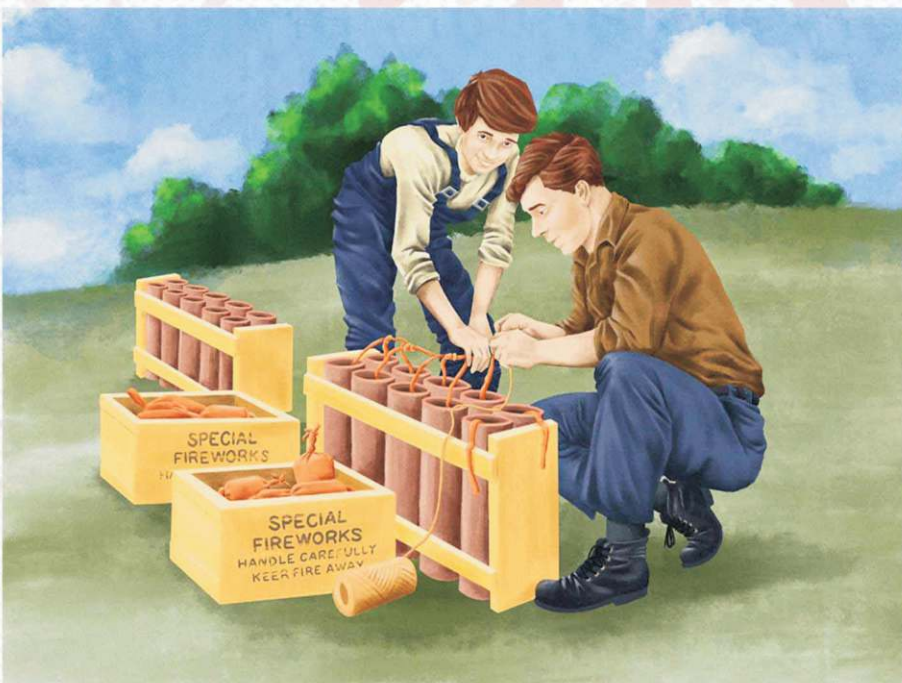

www.hammerfireworks.com

IF THIS FIREWORK WERE A MOVIE IT WOULD BE.....

APOLLO 13 meets **FIELD OF DREAMS**

500 GRAM CAKE

Fireworks Americana™ presents MASTER & APPRENTICE

Summer was coming. Days by the river with friends would beckon for some. Usually up to mischief. Laughing. Running home as the sun disappeared over the mountains. For others the anticipation of the interstate road trip left them giddy with excitement. And then there were the few for whom long days laboring in the sun prepping the night's entertainment was all they dreamed of.