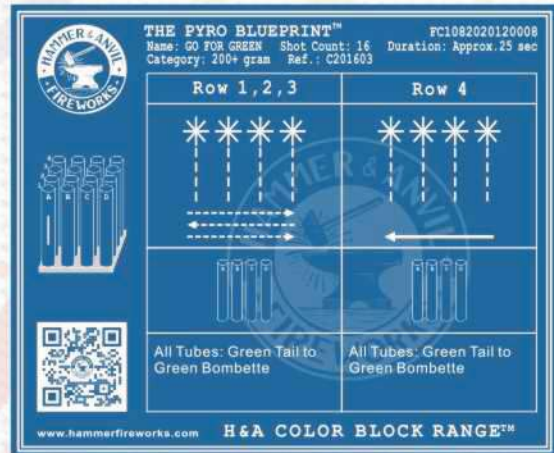

Row 1, 2, 3	Row 4
All Tubes: Red Tail to Red Bombette	All Tubes: Red Tail to Red Bombette

www.hammerfireworks.com H&A COLOR BLOCK RANGE™

200 GRAM CAKE CATEGORY COLOR BLOCK RANGE™

Name: GO FOR GREEN
Code: C201603
Packing: 12/1
CBM: 0.084